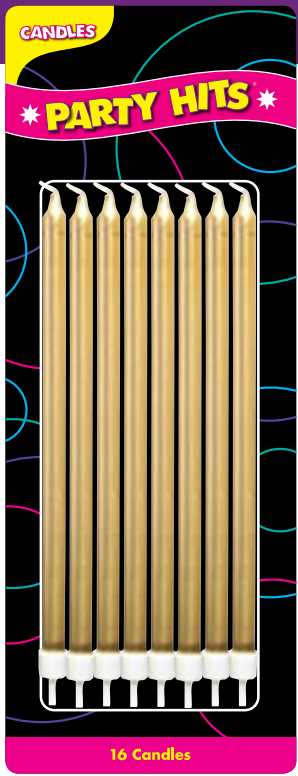

ALL NEW

Candles

306918
GOLD
16 PCS/PACK
8.95/6 PACKS