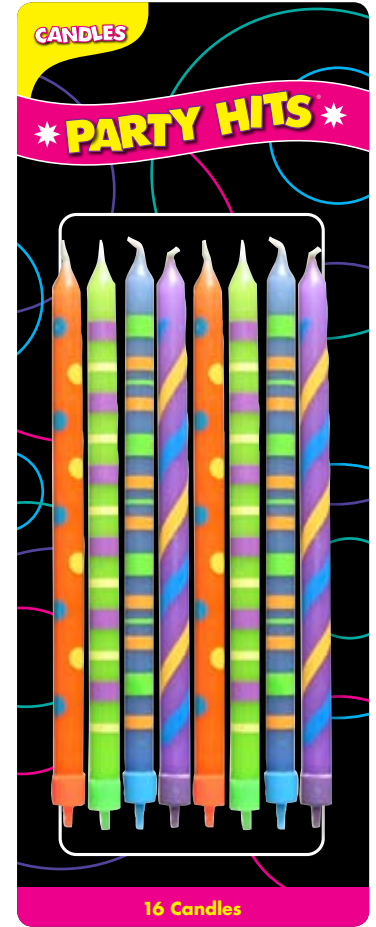

305675
PAPARAZZI ASST. W/HOLDERS - LARGE
16 PCS/PACK 5 1/4"
7.50/6 PACKS